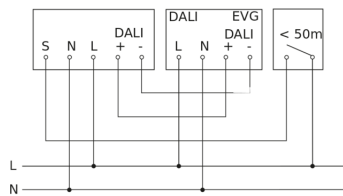

# HF 360-2

DALI-2 APC - concealed  
EAN 4007841 064266  
Article number 064266

Master circuit diagram

Master/slave interconnection circuit diagram